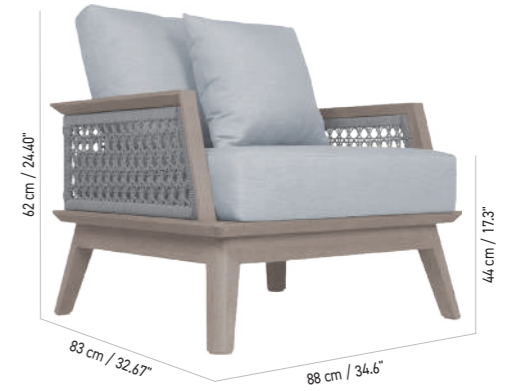

FAUTEUIL CLUB MIRA
MIRA ARMCHAIR BRAIDED ROPE

2 569 €
dont éco-part. 4,98 €
FA04271/P1

Teck massif à la finition Duratek®,
Sunbrella® natté gris clair, Corde ronde grise
Duratek® finish solid teak,
Natte light grey Sunbrella®, Grey round rope

1pc/2boxes 0,929 m³
31 kg

HOUSSE DE PROTECTION
PROTECTION COVER
HP03535
179 €
dont éco-part. 0,20 €