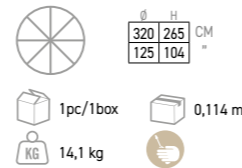

ARMATURE PARASOL TECK MASSIF
Ø 3,2 M, H 265 CM, Ø 48 MM + HOUSSE
8 RIBS FRAME FOR 10' ROUND
SOLID TEAK UMBRELLA, POLE 1 3/4 POLE + COVER
PTA3200
1 179 €