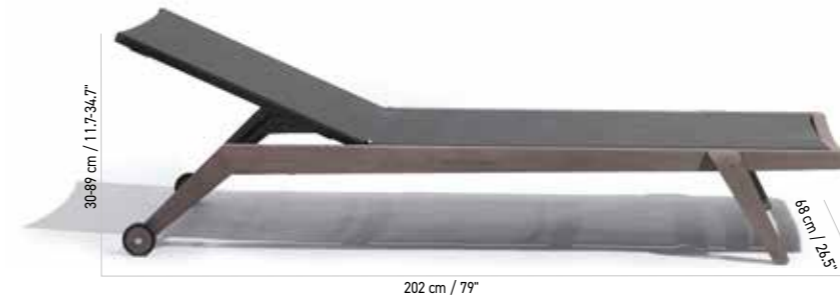

Materials: Solid teak Duratek® finish, Sunbrella® cushions and grafito and Agora panama, White wash concrete HPL, flat rope.

Maintenance: The Duratek® doesn't need maintenance, it can stay outside all year long, just like the Batyline sling chairs. Cushions are water repellent, but need to be stored in winter. It is advisable to clean up the table HPL tops after each meal. Do not use abrasive products to clean Duratek®/frames.

COPENHAGUE

BAIN DE SOLEIL, TABLE BASSE

SUNLOUNGER, LOW TABLE

BAIN DE SOLEIL EMPILABLE COPENHAGUE AVEC ROUES ARRIÈRES
COPENHAGUE STACKABLE SUNLOUNGER, BACKWHEELS

TABLE BASSE COPENHAGUE HPL POUR BAIN DE SOLEIL
COPENHAGUE HPL LOW TABLE FOR SUNLOUNGER