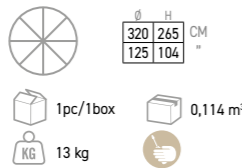

ALUMINIUM
ALUMINIUM

ARMATURE PARASOL ALU
Ø 2,1M Ø 38 MM H : 230 CM + HOUSSE
6 RIBS FRAME FOR 7' ALU UMBRELLA,
ANODIZED POLE 1 1/2 POLE H: 92"
BLACK PAA2100 WHITE PAB2100
289 €

ARMATURE PARASOL ALU
Ø 3,2 M Ø 48 MM H 265 CM + HOUSSE
8 RIBS FRAME FOR 7' X 7' ROUND
ALU UMBRELLA, ANODIZED
POLE 1 3/4 POLE H: 108"
BLACK PAA3200 WHITE PAB3200
759 €