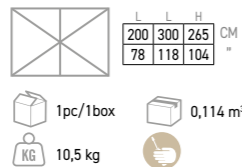

ARMATURE PARASOL ALU
2 M X 3 M Ø 48 MM H 265 CM + HOUSSE
6 RIBS FRAME FOR 6'7" X 10'
ALU UMBRELLA, ANODIZED
POLE 1 3/4 POLE - H : 104"
BLACK PAA2030 WHITE PAB2030
659 €