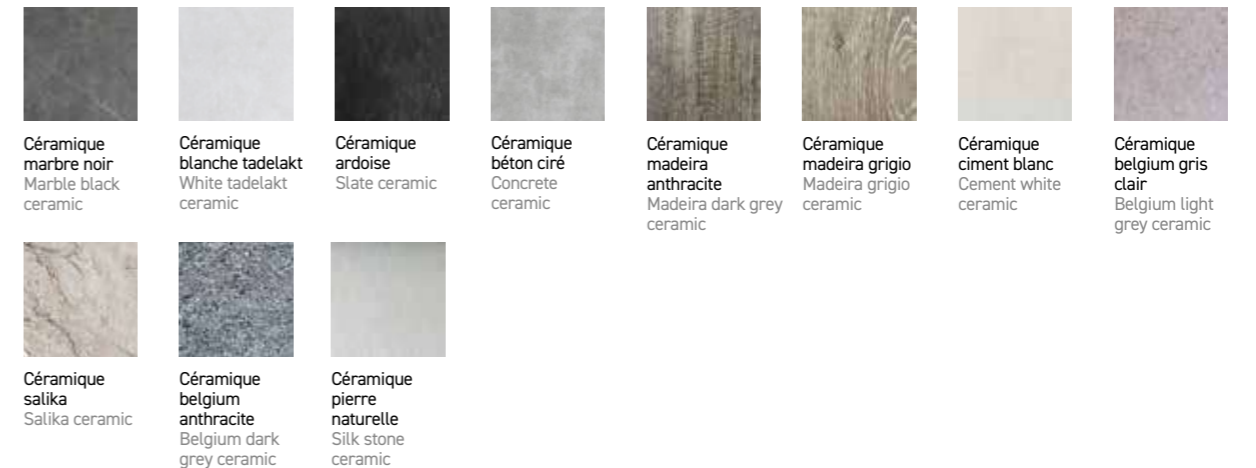

CERAMIQUE / CERAMIC

HPL / HPL