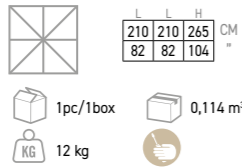

ARMATURE PARASOL ALU
2,1M X 2,1M Ø 48 MM H 265 CM + HOUSSE
8 RIBS FRAME FOR 7' X 7' ALU UMBRELLA,
ANODIZED POLE 1 3/4 POLE - H: 92"
BLACK PAA2121 WHITE PAB2121
719 €