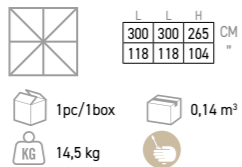

ARMATURE PARASOL ALU
3 M X 3 M Ø 58 MM H 265 CM, + HOUSSE
8 RIBS FRAME FOR 10' X 10' ALU UMBRELLA,
ANODIZED POLE 2 1/4 POLE
BLACK PAA3030 WHITE PAB3030
819 €