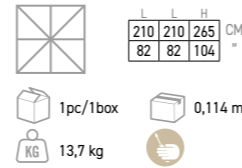

ARMATURE PARASOL TECK MASSIF
2,1 X 2,1M, Ø 48 MM + HOUSSE
8 RIBS FRAME FOR 7' X 7' SOLID TEAK UMBRELLA,
POLE 1 3/4 POLE + COVER
PTA2121
1 099 €