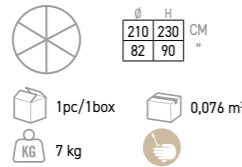

ALUMINIUM
ALUMINIUM

ARMATURE PARASOL ALU
Ø 2,1M Ø 38 MM H : 230 CM + HOUSSE
6 RIBS FRAME FOR 7' ALU UMBRELLA,
ANODIZED POLE 1 1/2 POLE H: 92"
BLACK PAA2100 WHITE PAB2100
289 €

ARMATURE PARASOL ALU
Ø 3,2 M Ø 48 MM H 265 CM + HOUSSE
8 RIBS FRAME FOR 7' X 7' ROUND
ALU UMBRELLA, ANODIZED
POLE 1 3/4 POLE H: 108"
BLACK PAA3200 WHITE PAB3200
759 €