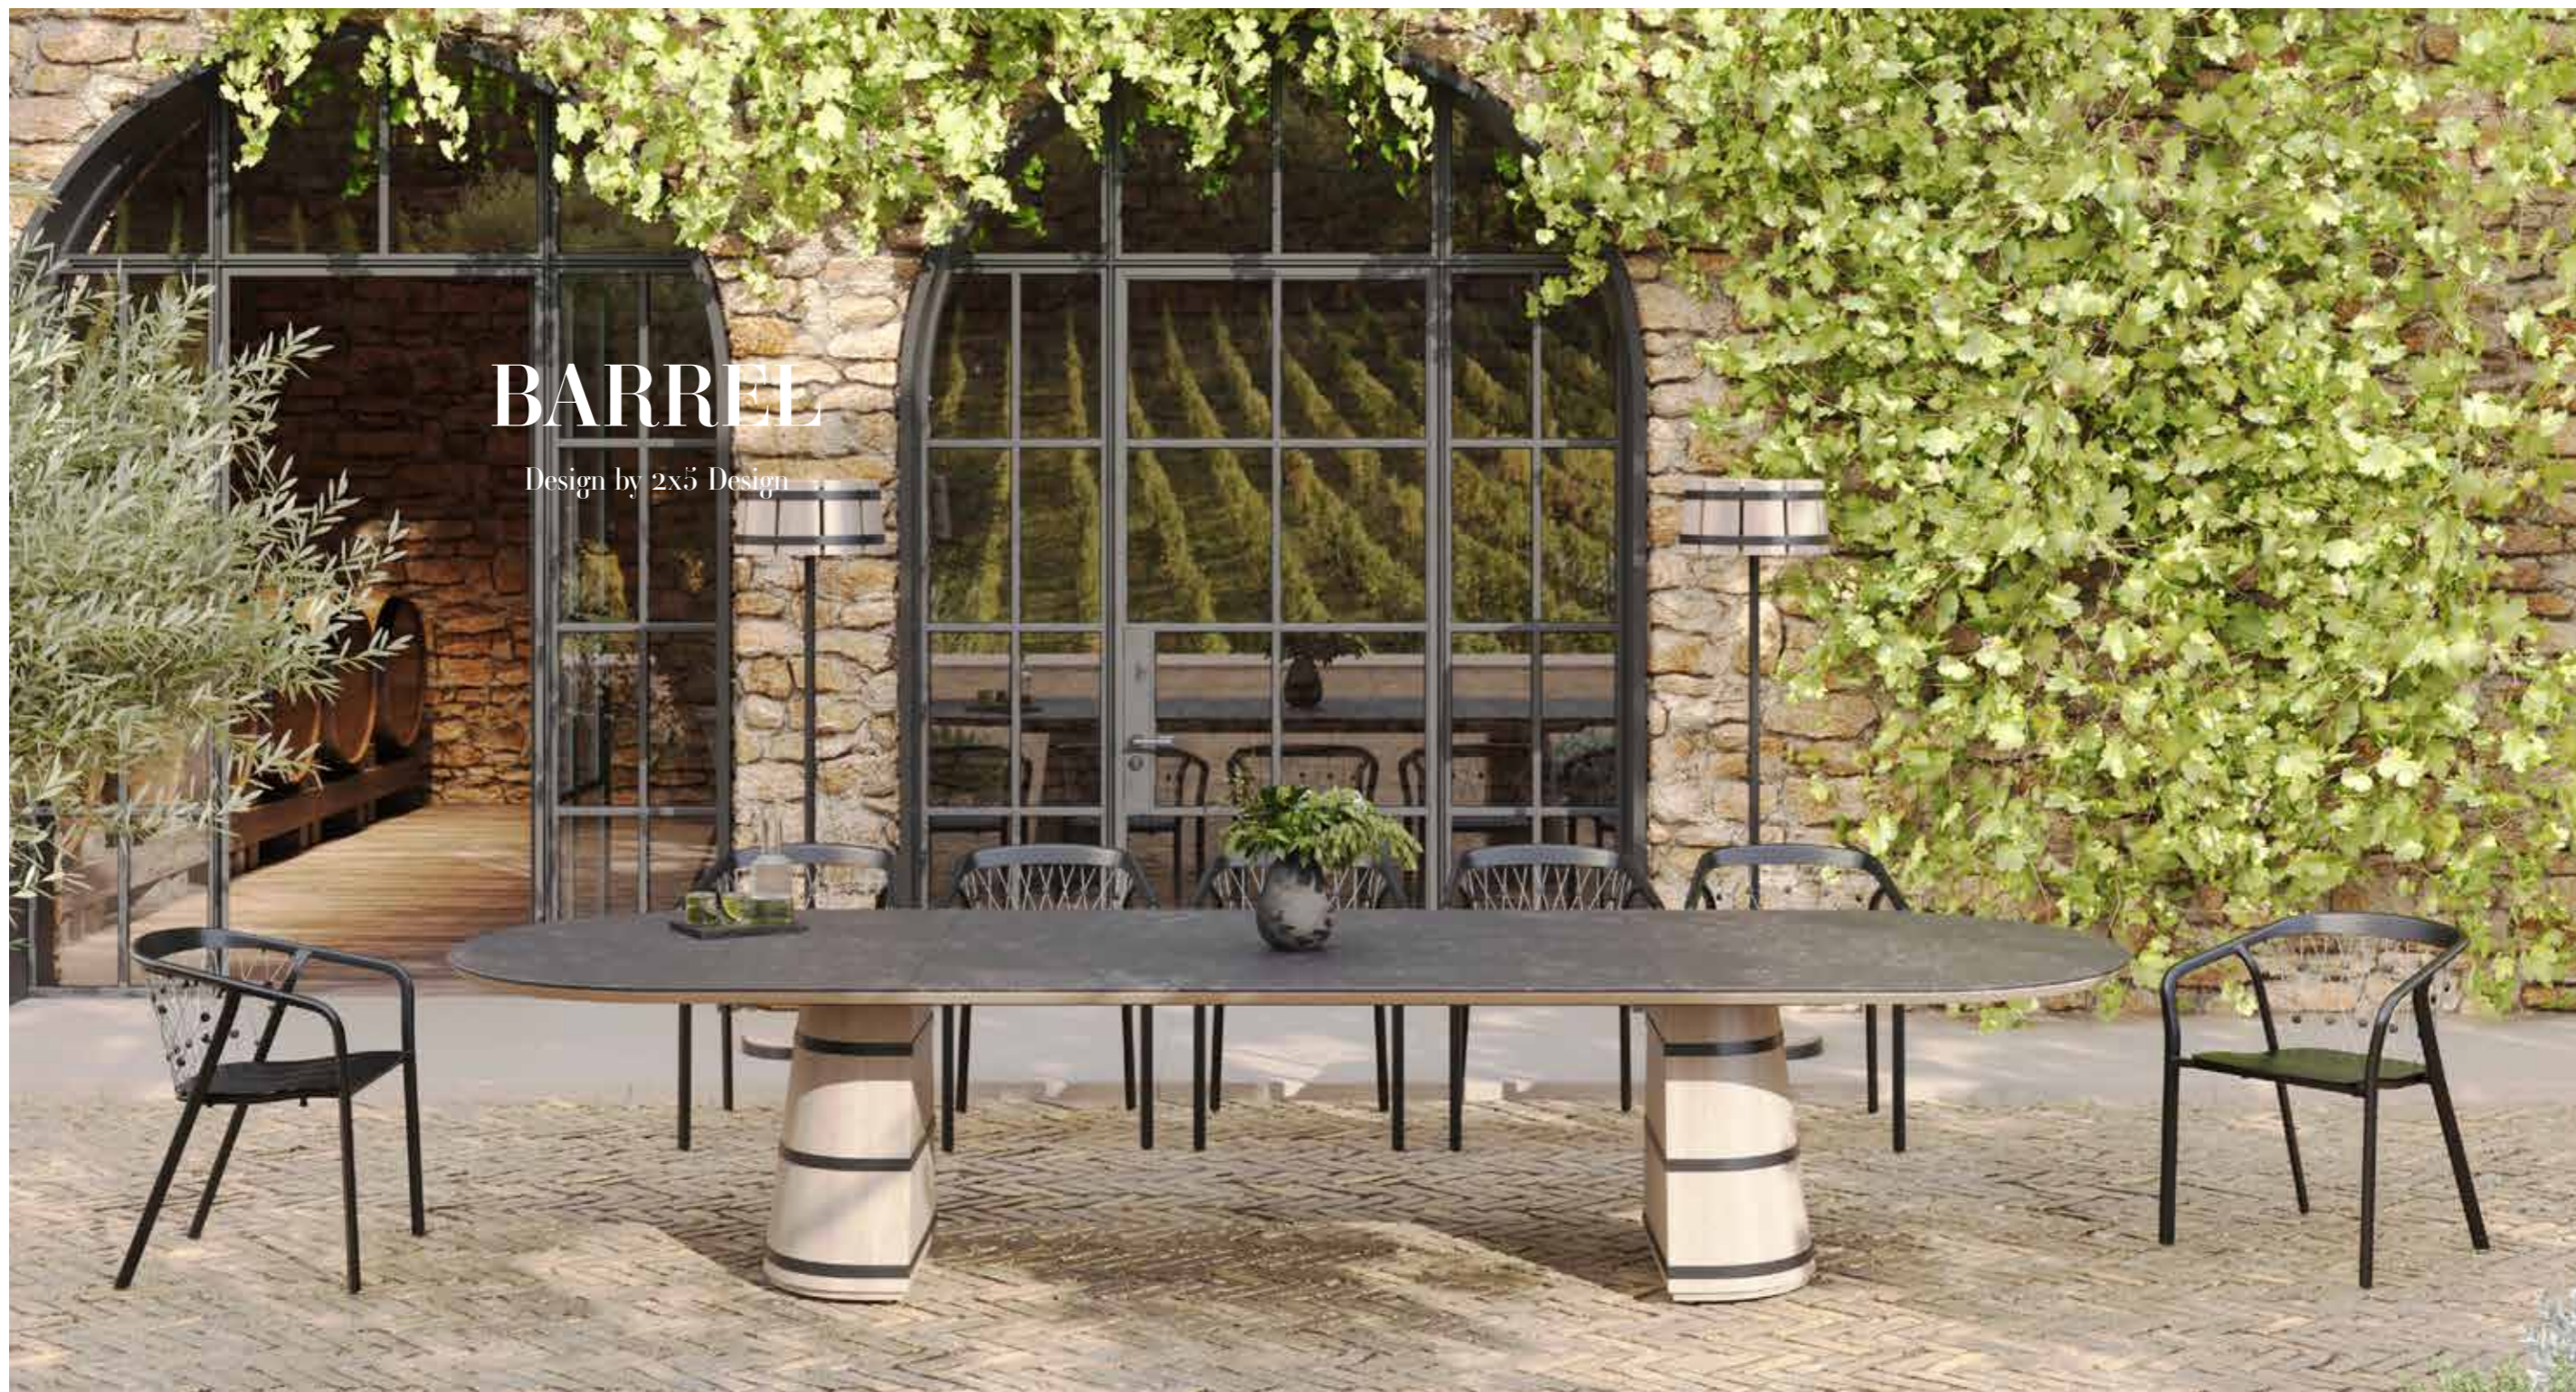

BARREL

Design by 2x5 Design

La collection Barrel incarne une singularité audacieuse. Puisant son essence dans l'univers authentique des vignobles, elle confère aux espaces extérieurs une chaleur enveloppante et un caractère affirmé. Réalisée en teck massif avec une finition Duratek®, ses lames évoquent avec élégance l'esthétique des tonneaux, se mariant harmonieusement au cerclage noir et aux étoffes texturées. Ce mariage subtil de matériaux témoigne d'un savoir-faire artisanal, offrant un contraste chaleureux et élégant pour un confort optimal.

The Barrel collection embodies a bold singularity. Drawing its essence from the authentic world of vineyards, it lends outdoor spaces an enveloping warmth and assertive character. Made from solid teak with a Duratek® finish, its slats elegantly evoke the aesthetics of barrels, blending harmoniously with black strapping and textured fabrics. This subtle marriage of materials is a testament to craftsmanship, offering a warm, elegant contrast for optimum comfort.