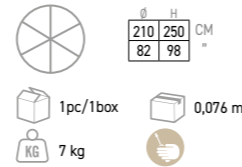

LES CONFIGURABLES / THE CONFIGURABLES

ARMATURES / RIBS FRAME

ALUMINIUM
ALUMINIUM

ARMATURE PARASOL ALU
Ø 2,1M Ø 38 MM H : 230 CM + HOUSSE
6 RIBS FRAME FOR 7' ALU UMBRELLA,
ANODIZED POLE 1 1/2 POLE H: 92"
BLACK PAA2100 WHITE PAB2100
289 €

ARMATURE PARASOL ALU
Ø 3,2 M Ø 48 MM H 265 CM + HOUSSE
8 RIBS FRAME FOR 7' X 7' ROUND
ALU UMBRELLA, ANODIZED
POLE 1 3/4 POLE H: 108"
BLACK PAA3200 WHITE PAB3200
759 €

ARMATURE PARASOL ALU
2,1M X 2,1M Ø 48 MM H 265 CM + HOUSSE
8 RIBS FRAME FOR 7' X 7' ALU UMBRELLA,
ANODIZED POLE 1 3/4 POLE - H: 92"
BLACK PAA2121 WHITE PAB2121
719 €

ARMATURE PARASOL ALU
3 M X 3 M Ø 58 MM H 265 CM, + HOUSSE
8 RIBS FRAME FOR 10' X 10' ALU UMBRELLA,
ANODIZED POLE 2 1/4 POLE
BLACK PAA3030 WHITE PAB3030
819 €

ARMATURE PARASOL ALU
2 M X 3 M Ø 48 MM H 265 CM + HOUSSE
6 RIBS FRAME FOR 6'7" X 10'
ALU UMBRELLA, ANODIZED
POLE 1 3/4 POLE - H : 104"
BLACK PAA2030 WHITE PAB2030
659 €

ARMATURE PARASOL ALU
3 M X 4 M Ø 58 MM H 275 CM + HOUSSE
8 RIBS FRAME FOR 10' X 13' ALU UMBRELLA,
ANODIZED POLE 2 1/4 POLE
BLACK PAA3040 WHITE PAB3040
859 €

TECK MASSIF
SOLID TEAK

ARMATURE PARASOL TECK MASSIF
Ø 2,1M H 250 CM Ø 38 MM + HOUSSE
6 RIBS UMBRELLA FRAME FOR 6'7" X 10'
SOLID TEAK UMBRELLA, POLE 1 1/2 POLE
PTA2100
529 €

ARMATURE PARASOL TECK MASSIF
Ø 3,2 M, H 265 CM, Ø 48 MM + HOUSSE
8 RIBS FRAME FOR 10' ROUND
SOLID TEAK UMBRELLA, POLE 1 3/4 POLE + COVER
PTA3200
1 179 €

ARMATURE PARASOL TECK MASSIF
2,1 X 2,1M, Ø 48 MM + HOUSSE
8 RIBS FRAME FOR 7' X 7' SOLID TEAK UMBRELLA,
POLE 1 3/4 POLE + COVER
PTA2121
1 099 €

ARMATURE PARASOL TECK MASSIF
3 X 3 M, Ø 58 MM + HOUSSE
8 RIBS FRAME FOR 10' X 10'
SOLID TEAK UMBRELLA, POLE 2 1/4 POLE
PTA3030
1 449 €

ARMATURE PARASOL TECK MASSIF
2 X 3 M, Ø 48 MM + HOUSSE
6 RIBS FRAME FOR 6'7" X 10'
SOLID TEAK UMBRELLA, POLE 1 3/4 POLE
PTA2030
998 €