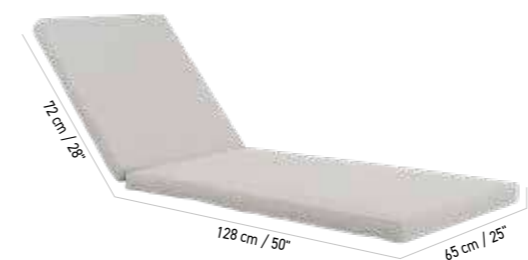

ACCESSOIRE

APPURTENANCE

COUSSIN POUR BAIN DE SOLEIL BASTINGAGE
CUSHION FOR SUNLOUNGER BASTINGAGE

549 €
dont éco-part. 0,20 €
CO06162

Ateja gris clair
Light grey Ateja

1pc/1box 0,182 m³
5 kg