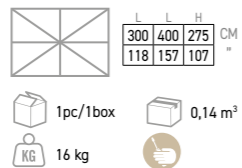

ARMATURE PARASOL ALU
3 M X 4 M Ø 58 MM H 275 CM + HOUSSE
8 RIBS FRAME FOR 10' X 13' ALU UMBRELLA,
ANODIZED POLE 2 1/4 POLE
BLACK PAA3040 WHITE PAB3040
859 €