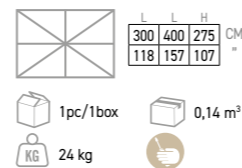

ARMATURE PARASOL TECK MASSIF
3 X 4 M, Ø 58 MM + HOUSSE
8 RIBS FRAME FOR 10' X 13'
SOLID TEAK UMBRELLA, POLE 2 1/4 POLE
PTA3040
1 559 €