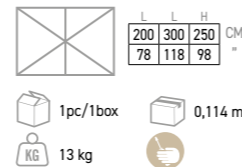

ARMATURE PARASOL TECK MASSIF
2 X 3 M, Ø 48 MM + HOUSSE
6 RIBS FRAME FOR 6'7" X 10'
SOLID TEAK UMBRELLA, POLE 1 3/4 POLE
PTA2030
998 €