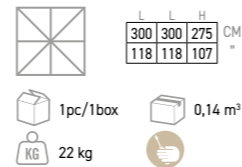

ARMATURE PARASOL TECK MASSIF
3 X 3 M, Ø 58 MM + HOUSSE
8 RIBS FRAME FOR 10' X 10'
SOLID TEAK UMBRELLA, POLE 2 1/4 POLE
PTA3030
1 449 €