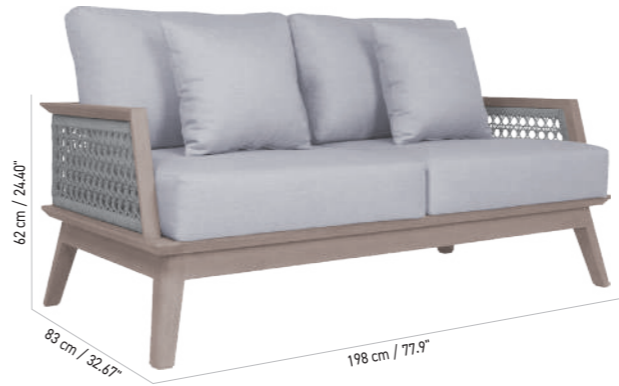

FAUTEUIL CLUB MIRA
MIRA ARMCHAIR BRAIDED ROPE

CANAPÉ 2 PLACES MIRA x 2
MIRA 2 SEATERS SOFA BRAIDED ROPE

4 299 €
dont éco-part. 16,50 €
CA04271/P1

Teck massif à la finition Duratek®,
Sunbrella® natté gris clair, Corde ronde grise
Duratek® finish solid teak,
Natte light grey Sunbrella®, Grey round rope

1pc/2boxes 1,731 m³
51,40 kg

HOUSSE DE PROTECTION
PROTECTION COVER
HP03531
239 €
dont éco-part. 0,20 €