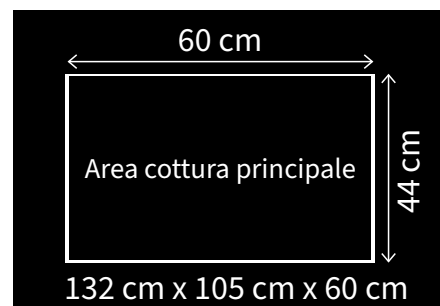

FREESTYLE

F24DFTPK

€ 750

> 8 kW
3 Bruciatori
Piastra GHISA

NAPOLEON® EXCLUSIVE FEATURES