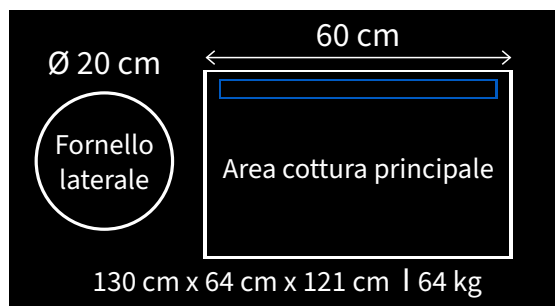

ROGUE

RB425RSBPK

€ 1.200*

> 22.25 kW
5 Bruciatori
Griglie GHISA

NAPOLEON® EXCLUSIVE FEATURES

ROGUE PRO

PLANCHIA

COVER NAPOLEON