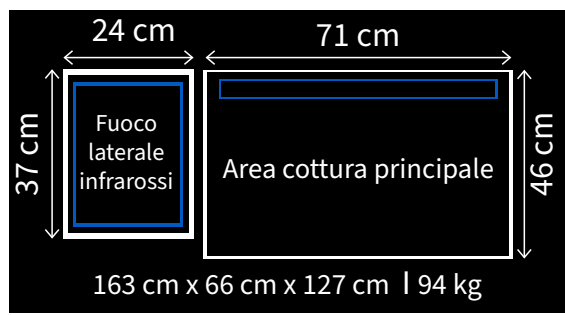

KIT GIRARROSTO
Cod. 69232
€ 250

PIASTRA GHISA REVERSIBILE
Cod. 56041
€ 85

PRESTIGE

P500VXRSIBPSS

€ 3.185

 **Proudly Made in Canada**

> 25.7 kW
6 Bruciatori
Griglie INOX
Manopole Led R/B

NAPOLEON® EXCLUSIVE FEATURES