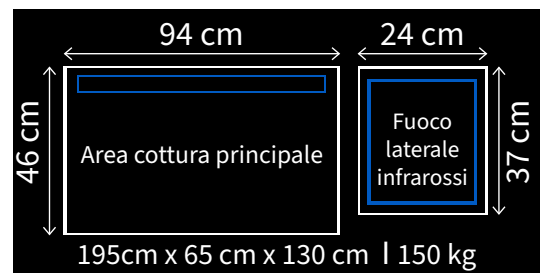

Proudly Made in Canada

- > 28 kW
- 7 Bruciatori
- Griglie INOX
- Luce interna
- Manopole Led RGB

NAPOLEON® EXCLUSIVE FEATURES

Prestige

NEW

COVER NAPOLEON

Cod. **GACV002**

€ 115