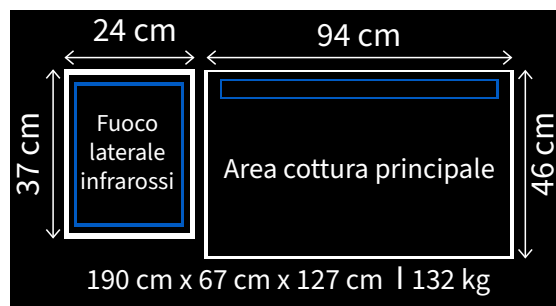

PRESTIGE

P665VXRSIBPSS

€ 4.070

 **Proudly Made in Canada**

> 29 kW
7 Bruciatori
Griglie INOX
Manopole Led R/B

NAPOLEON® EXCLUSIVE FEATURES

PRESTIGE

COVER NAPOLEON
Cod. 61500
€ 120