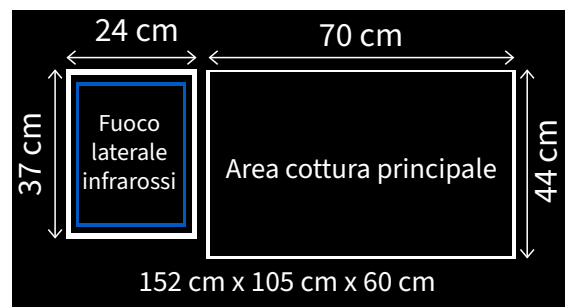

ROGUE PRO

RP30SIB-PK

€ 1.400

> 13.5 kW
5 Bruciatori
Piastra INOX
Manopole Led

NAPOLEON® EXCLUSIVE FEATURES