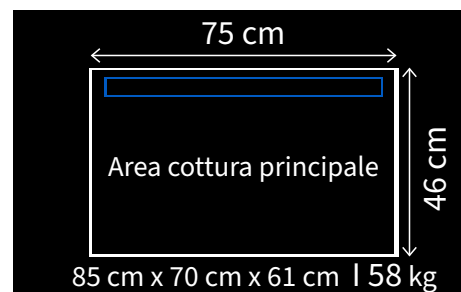

COVER NAPOLEON

Cod. 61830

€ 65

KIT GIRARROSTO

Cod. 69232

€ 250

PIASTRA GHISA
REVERSIBILE

Cod. 56041

€ 85

BUILT-IN 500

BI32

€ 1.850

> 19 kW
4 Bruciatori
Griglie INOX

NAPOLEON® EXCLUSIVE FEATURES