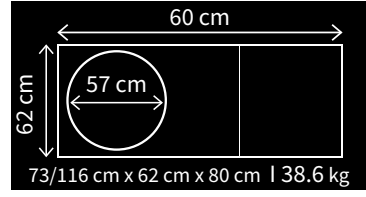

CHARCOAL

CARBONE

PRO22K-LEG-3

PRO22K-CART-3

€ 425

€ 575

NAPOLEON® EXCLUSIVE FEATURES