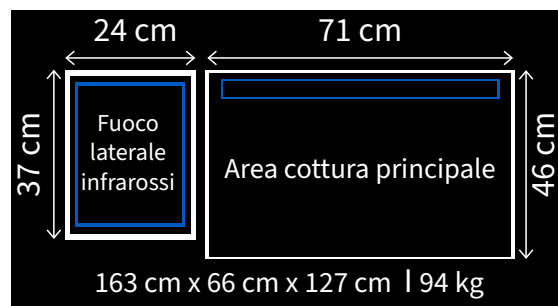

PIASTRA GHISA REVERSIBILE

Cod. **56041**

€ 85

PRESTIGE

P500VXRSIBPK

€ 3.540

> 25.7 kW
6 Bruciatori
Griglie INOX
REVERSIBILE
SCALDA VIVANDE
INOX304

NAPOLEON® EXCLUSIVE FEATURES

Proudly Made in Canada