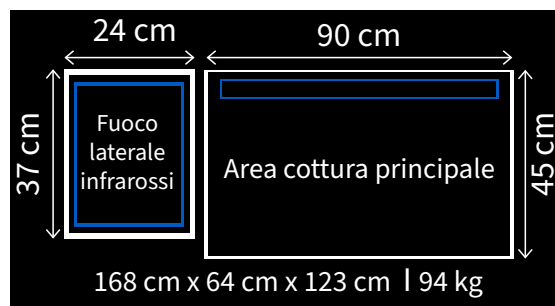

€ 22

ROGUE RPS

RPS625RSIBPSS

€ 2.190

> 30.25 kW
7 Bruciatori
Griglie INOX
Manopole Led R/B

NAPOLEON® EXCLUSIVE FEATURES

ROGUE RPS

NEW