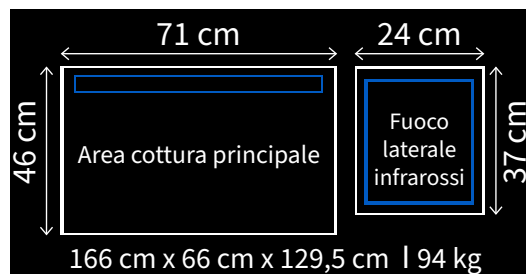

Prestige

PRO500VXRSIBPK

€ 4.350*

 **Proudly Made in Canada**

- > 25.7 kW
- 6 Bruciatori
- Griglie INOX
- Luce interna
- Manopole Led RGB

NAPOLEON® EXCLUSIVE FEATURES

PRESTIGE

COVER NAPOLEON