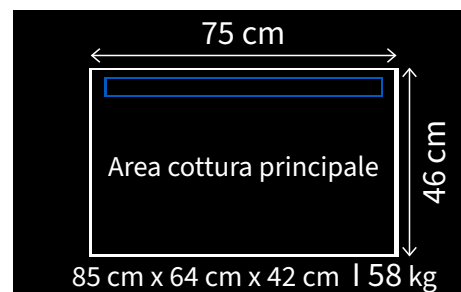

€ 60

BUILT-IN 700

BIG32FT

€ 2.600

> 7 kW
2 Bruciatori
Plancha INOX
Manopole Led R/B

NAPOLEON® EXCLUSIVE FEATURES

BUILT-IN 500

43