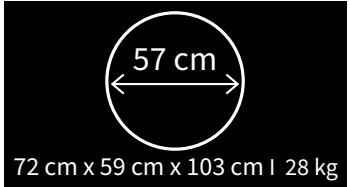

NAPOLEON® EXCLUSIVE FEATURES