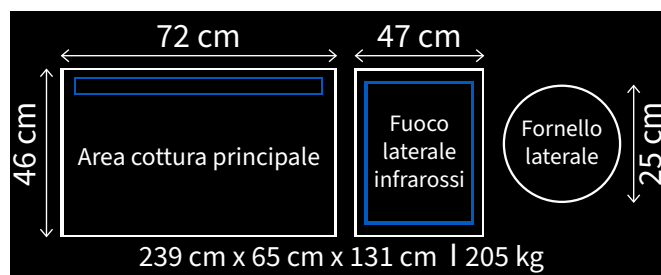

COVER NAPOLEON

Cod. **61825**

€ 140

KIT GIRARROSTO

Cod. **69532**

€ 260

**PIASTRA GHISA
REVERSIBILE**

Cod. **56041**

€ 85

Prestige

PRO825RSIBPSS

€ 7.900

Proudly Made in Canada

> 39.2 kW
10 Bruciatori
Griglie INOX
Luce interna
Manopole Led RGB

NAPOLEON® EXCLUSIVE FEATURES