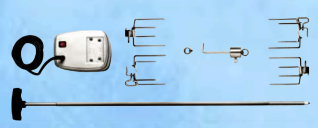

PRESTIGE

P665VXRSIBPSS

€ 4.070

 **Proudly Made in Canada**

> 29 kW
7 Bruciatori
Griglie INOX
Manopole Led R/B

NAPOLEON® EXCLUSIVE FEATURES

PRESTIGE

COVER NAPOLEON
Cod. 61500
€ 120