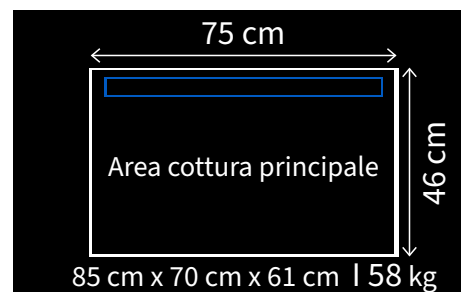

BUILT-IN 700

BIG32RB

€ 2.850*

> 21.5 kW
5 Bruciatori
Griglie INOX
Luce interna
Manopole Led R/B

NAPOLEON® EXCLUSIVE FEATURES

BUILT-IN 700

41

INCASSO