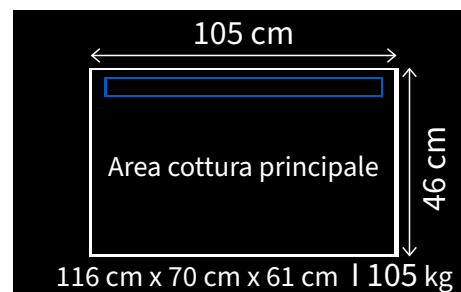

BUILT-IN 700

INCASSO

COVER NAPOLEON

Cod. 61842

€ 75

*GIRARROSTO
INCLUSO

PIASTRA GHISA
REVERSIBILE

Cod. 56041

€ 85

BUILT-IN 700

BIG44RB

€ 4.830*

> 35 kW
8 Bruciatori
Griglie INOX
Luce interna
Manopole Led R/B

NAPOLEON® EXCLUSIVE FEATURES