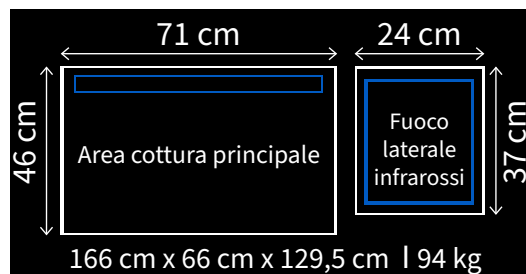

Prestige

NEW

COVER NAPOLEON

Cod. **GACV002**

€ 115

***GIRARROSTO
INCLUSO**

**PIASTRA GHISA
REVERSIBILE**

Cod. **56041**

€ 85

**APP
NAPOLEON**

***AFFUMICATORE
ELETTRICO INCLUSO**

Prestige

PRO500VXRSIBPSS

€ 4.350*

Proudly Made in Canada

> 25.7 kW
6 Bruciatori
Griglie INOX
Luce interna
Manopole Led RGB

NAPOLEON® EXCLUSIVE FEATURES