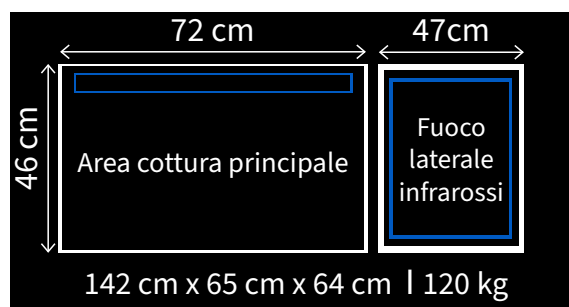

BIPRO825RBI

€ 6.050

 **Proudly Made in Canada**

> 33.3 kW
9 Bruciatori
Griglie INOX
Luce interna
Manopole Led RGB

NAPOLEON® EXCLUSIVE FEATURES

Prestige

INCASSO

COVER NAPOLEON