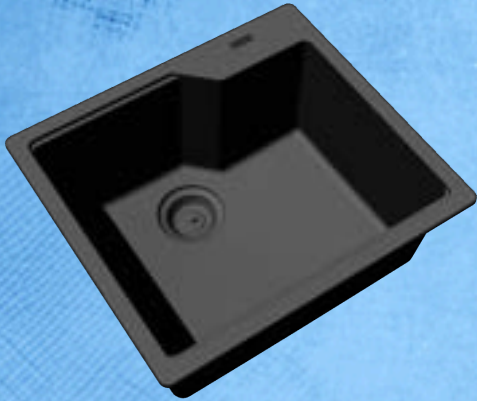

LAVABI AD INCASSO

QUESTI ARTICOLI NON SONO PRODOTTI DIRETTAMENTE DA NAPOLEON GRILL

114.0686.798 €395

LAVELLO URBAN BLACK

DIMENSIONI

(L) 86cm X (P) 50cm

Base **45 cm**

Foro Incasso **84 x 48 cm**

Bordo **SLIM**