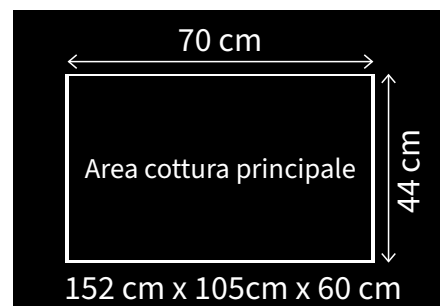

Cod. **61028**

€ 95

NEW

ROGUE PRO

RP30FTPK

€ 1.080

> 10 kW
4 Bruciatori
Piastra INOX
Manopole Led

NAPOLEON® EXCLUSIVE FEATURES