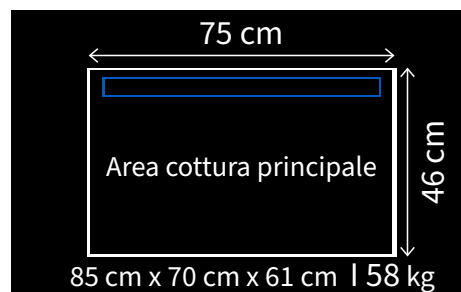

COVER NAPOLEON

Cod. 61830

€ 65

*GIRARROSTO
INCLUSO

PIASTRA GHISA
REVERSIBILE

Cod. 56041

€ 85

BUILT-IN 700

BIG32RBPk

€ 3.070*

> 21.5 kW
5 Bruciatori
Griglie INOX
Luce interna
Manopole Led R/B