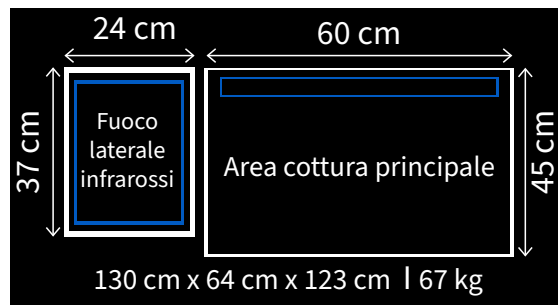

Cod. **62020**

€ 18

ROGUE RPS

RPS425RSIBPSS

€ 1.900*

> 23.75 kW
5 Bruciatori
Griglie INOX
Manopole Led R/B

NAPOLEON® EXCLUSIVE FEATURES

ROGUE RPS