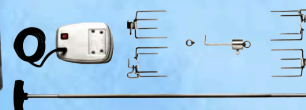

KIT GIRARROSTO

Cod. **69232**

€ 250