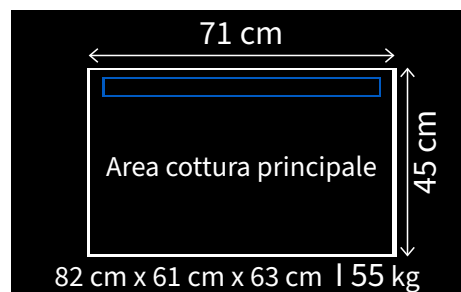

Prestige

BIPRO500RB

€ 3.245

 **Proudly Made in Canada**

> 21.7 kW
5 Bruciatori
Griglie INOX
Luce interna
Manopole Led RGB

BUILT-IN 700

INCASSO

COVER NAPOLEON